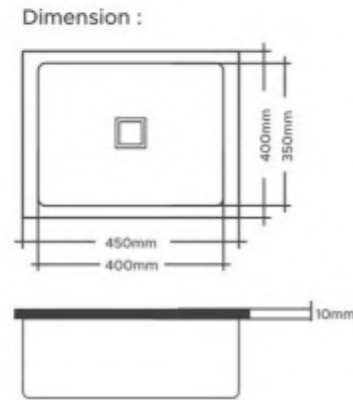

SINGLE DEEP BOWL

MODEL NO.	OVERALL SIZE	BOWL SIZE	FINISH	PCS PER BOX
MS-107	22"x18"x7" 550x450x175mm	20"x16" 500x400mm	Glossy	7 Pcs.
MS-110	24"x18"x7" 600x450x175mm	22"x16" 550x400mm	Glossy	7 Pcs.

SINGLE DEEP BOWL

OVERALL SIZE	BOWL SIZE	FINISH	PCS PER BOX
22"x18"x9" 550x450x225mm	20"x16" 500x400mm	Matt	1 Pcs.

SINGLE DEEP BOWL

MODEL NO.	OVERALL SIZE	WEIGHT	FINISH
AS-1001	16"x18" 400x450mm	8.0 Kgs (Approx)	Granite, Metallic
AS-1003	21"x18" 525x450mm	11.0 Kgs (Approx)	Granite, Metallic
AS-1004	24"x18" 600x450mm	11.0 Kgs (Approx)	Granite, Metallic