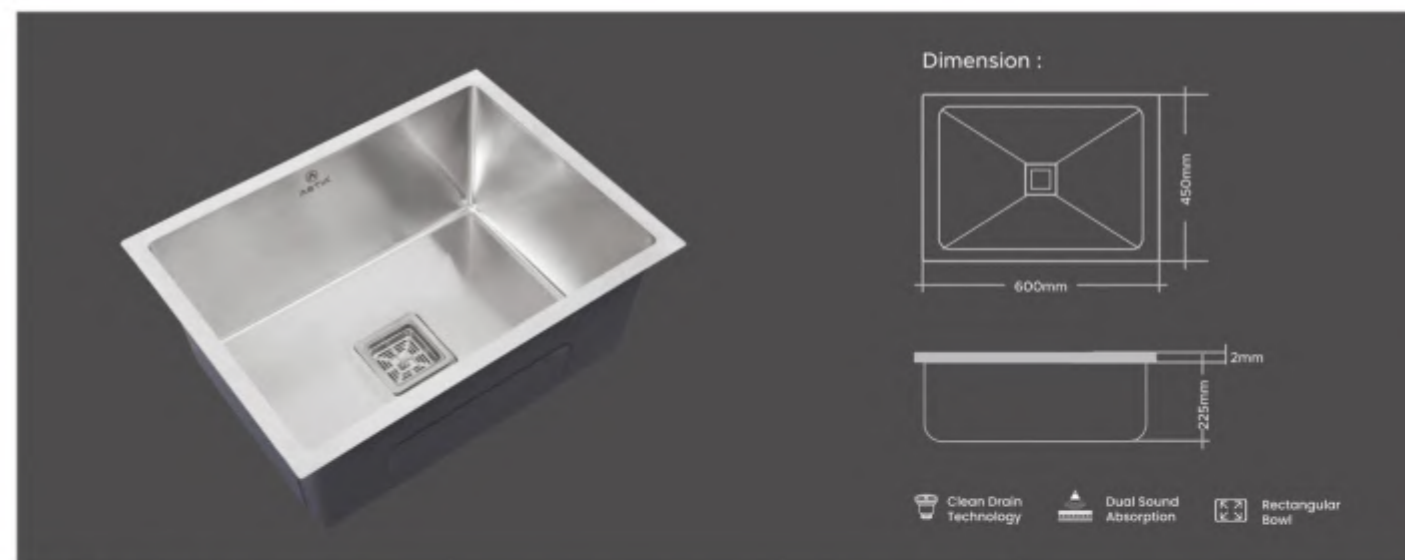

SINGLE DEEP BOWL

OVERALL SIZE	BOWL SIZE	FINISH	PCS PER BOX
22"x18"x9" 550x450x225mm	20"x16" 500x400mm	Matt	1 Pcs.