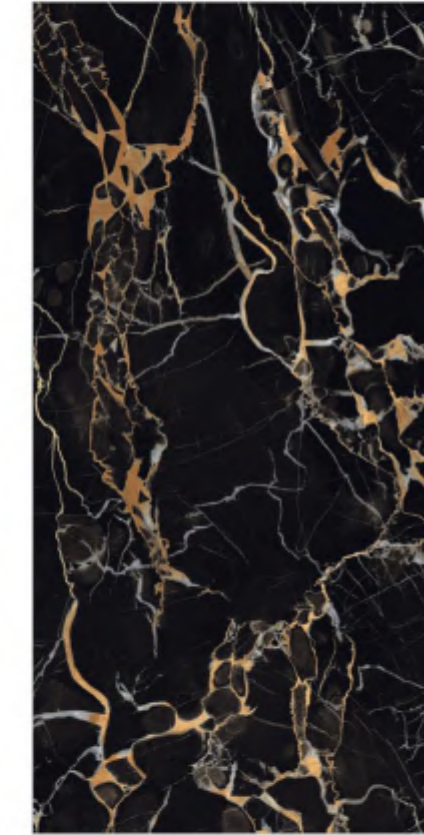

24"x48" | 600x1200mm

SUPER GLOSSY PGVT  
VITRIFIED TILES

ARISTO SEPIA

ARISTO BLUE

BLACK

MARQUINA GOLD

PORT LAURENT

RASOTICA BLACK